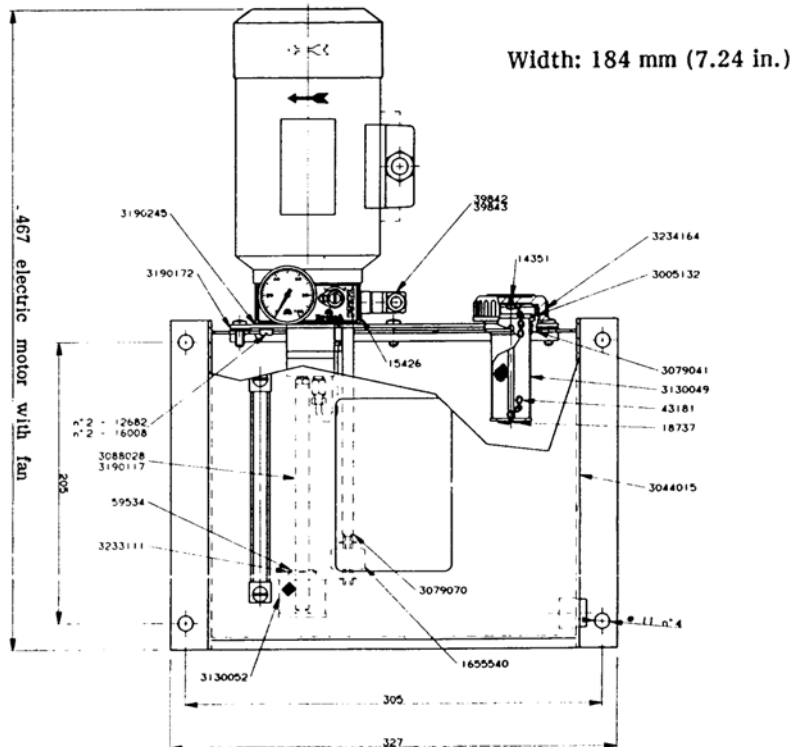

MOTORISED GEAR PUMP FOR OIL SYSTEM 26

3405291
3405300

TECHNICAL PARTICULARS

- **Gear pump:** maximum delivery available is 350 cc (21.5 cu.in.) per minute, maximum pressure is 80 bar (1160 psi) for intermitting operation (50% for continuous operation max. 15 minutes). Oil viscosity from 2° to 130° E (from 15 to 1000 cSt) at the operating temperature. Complete of inlet filter (400meshes/cm² or 2600 meshes/sq.in.).
- **Electric motor in MEC execution:** single phase code 3405300, three phase code 3405291 in IP45 protection.
- **Reservoir:** 6 liters (1.59 U.S. gallons) complete of:
 - * Filling plug
 - * Filter
 - * Visual level indicator.
- **Min. level electric contact - N. O.:** maximum power commutable is 12 V.A.; maximum current is .5 A (see instruction sheet code 1655540 enclosed).
- **Aluminium block:** on the outside of the reservoir, easily accessible; composed by:
 - * By-pass valve (easily adjustable from the outside)
 - * Check valve
 - * Manometer for line pressure control from 0 to 100 bar (from 0 to 1400 psi).

OVERALL DIMENSIONS

3405291
3405300

**MOTORISED GEAR PUMP FOR OIL
SYSTEM 26**

Outlet valves block code 3035013

- A - By-pass valve
- B - Check valve
- C - Outlet thread
1/8" BSP with seat
for double cone
and tube ϕ 6.
- D - Screw for by-pass
pressure adjustment
- E - Manometer connection
1/8" BSP.

SPARE PARTS

- 1 - Packing Part N^o 3190156
- 2 - Packing Part N^o 18808
- 3 - Packing Part N^o 18805

PRESSURE SETTING TABLE

SYSTEM 26	bar	psi
Min. pressure	25	350
Max. pressure	80	1150
Standard pressure	70	1015