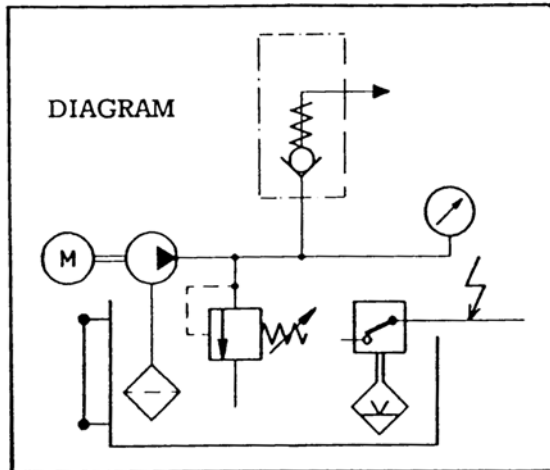

MOTORISED GEAR PUMP FOR OIL SYSTEM 26

3405291
3405300

TECHNICAL PARTICULARS

- **Gear pump:** maximum delivery available is 350 cc (21.5 cu.in.) per minute, maximum pressure is 80 bar (1160 psi) for intermitting operation (50% for continuous operation max. 15 minutes). Oil viscosity from 2° to 130° E (from 15 to 1000 cSt) at the operating temperature. Complete of inlet filter (400meshes/cm² or 2600 meshes/sq.in.).
- **Electric motor in MEC execution:** single phase code 3405300, three phase code 3405291 in IP45 protection.
- **Reservoir:** 6 liters (1.59 U.S. gallons) complete of:
 - * Filling plug
 - * Filter
 - * Visual level indicator.
- **Min. level electric contact - N. O.:** maximum power commutable is 12 V.A.; maximum current is .5 A (see instruction sheet code 1655540 enclosed).
- **Aluminium block:** on the outside of the reservoir, easily accessible; composed by:
 - * By-pass valve (easily adjustable from the outside)
 - * Check valve
 - * Manometer for line pressure control from 0 to 100 bar (from 0 to 1400 psi).

OVERALL DIMENSIONS

3405291
3405300

**MOTORISED GEAR PUMP FOR OIL
SYSTEM 26**

Outlet valves block code 3035013

- A - By-pass valve
- B - Check valve
- C - Outlet thread
1/8" BSP with seat
for double cone
and tube ϕ 6.
- D - Screw for by-pass
pressure adjustment
- E - Manometer connection
1/8" BSP.

SPARE PARTS

- 1 - Packing Part N^o 3190156
- 2 - Packing Part N^o 18808
- 3 - Packing Part N^o 18805

PRESSURE SETTING TABLE

SYSTEM 26	bar	psi
Min. pressure	25	350
Max. pressure	80	1150
Standard pressure	70	1015