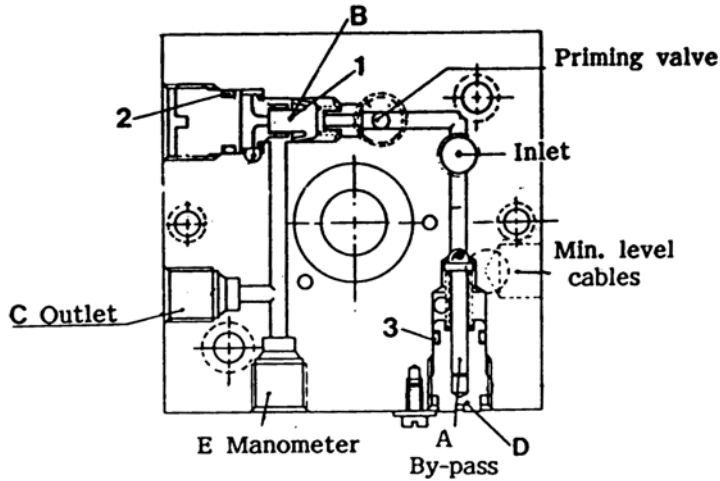

MOTORISED GEAR PUMP FOR OIL SYSTEM 26

3405291
3405300

TECHNICAL PARTICULARS

- **Gear pump:** maximum delivery available is 350 cc (21.5 cu.in.) per minute, maximum pressure is 80 bar (1160 psi) for intermitting operation (50% for continuous operation max. 15 minutes). Oil viscosity from 2° to 130° E (from 15 to 1000 cSt) at the operating temperature. Complete of inlet filter (400meshes/cm² or 2600 meshes/sq.in.).
- **Electric motor in MEC execution:** single phase code 3405300, three phase code 3405291 in IP45 protection.
- **Reservoir:** 6 liters (1.59 U.S. gallons) complete of:
 - * Filling plug
 - * Filter
 - * Visual level indicator.
- **Min. level electric contact - N. O.:** maximum power commutable is 12 V.A.; maximum current is .5 A (see instruction sheet code 1655540 enclosed).
- **Aluminium block:** on the outside of the reservoir, easily accessible; composed by:
 - * By-pass valve (easily adjustable from the outside)
 - * Check valve
 - * Manometer for line pressure control from 0 to 100 bar (from 0 to 1400 psi).

OVERALL DIMENSIONS

3405291
3405300

**MOTORISED GEAR PUMP FOR OIL
SYSTEM 26**

Outlet valves block code 3035013

- A - By-pass valve
- B - Check valve
- C - Outlet thread
1/8" BSP with seat
for double cone
and tube ϕ 6.
- D - Screw for by-pass
pressure adjustment
- E - Manometer connection
1/8" BSP.

SPARE PARTS

- 1 - Packing Part N^o 3190156
- 2 - Packing Part N^o 18808
- 3 - Packing Part N^o 18805

PRESSURE SETTING TABLE

SYSTEM 26	bar	psi
Min. pressure	25	350
Max. pressure	80	1150
Standard pressure	70	1015