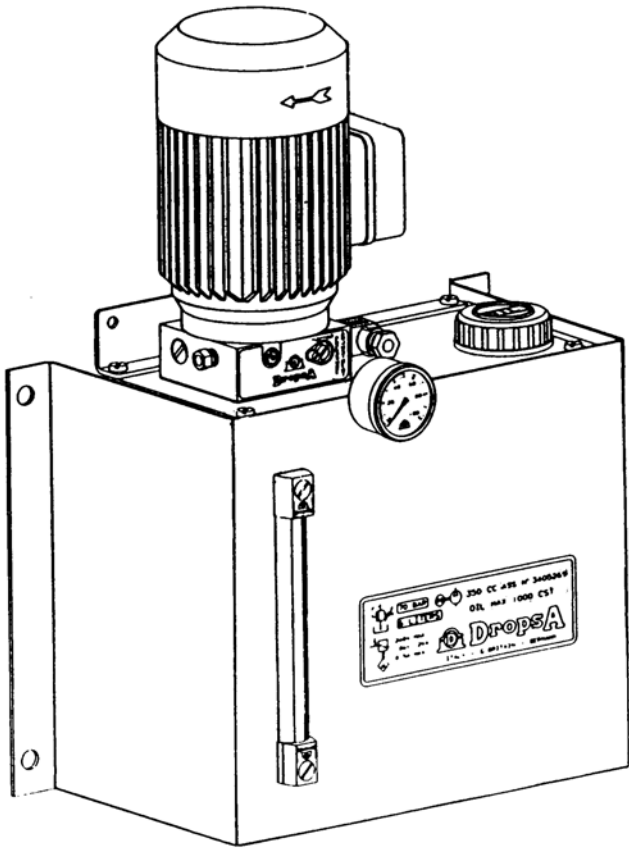

MOTORISED GEAR PUMP FOR OIL SYSTEM 26

3405291
3405300

TECHNICAL PARTICULARS

- **Gear pump:** maximum delivery available is 350 cc (21.5 cu.in.) per minute, maximum pressure is 80 bar (1160 psi) for intermitting operation (50% for continuous operation max. 15 minutes). Oil viscosity from 2° to 130° E (from 15 to 1000 cSt) at the operating temperature. Complete of inlet filter (400meshes/cm² or 2600 meshes/sq.in.).
- **Electric motor in MEC execution:** single phase code 3405300, three phase code 3405291 in IP45 protection.
- **Reservoir:** 6 liters (1.59 U.S. gallons) complete of:
 - * Filling plug
 - * Filter
 - * Visual level indicator.
- **Min. level electric contact - N. O.:** maximum power commutable is 12 V.A.; maximum current is .5 A (see instruction sheet code 1655540 enclosed).
- **Aluminium block:** on the outside of the reservoir, easily accessible; composed by:
 - * By-pass valve (easily adjustable from the outside)
 - * Check valve
 - * Manometer for line pressure control from 0 to 100 bar (from 0 to 1400 psi).

OVERALL DIMENSIONS

3405291
3405300

**MOTORISED GEAR PUMP FOR OIL
SYSTEM 26**

Outlet valves block code 3035013

- A - By-pass valve
- B - Check valve
- C - Outlet thread
1/8" BSP with seat
for double cone
and tube ϕ 6.
- D - Screw for by-pass
pressure adjustment
- E - Manometer connection
1/8" BSP.